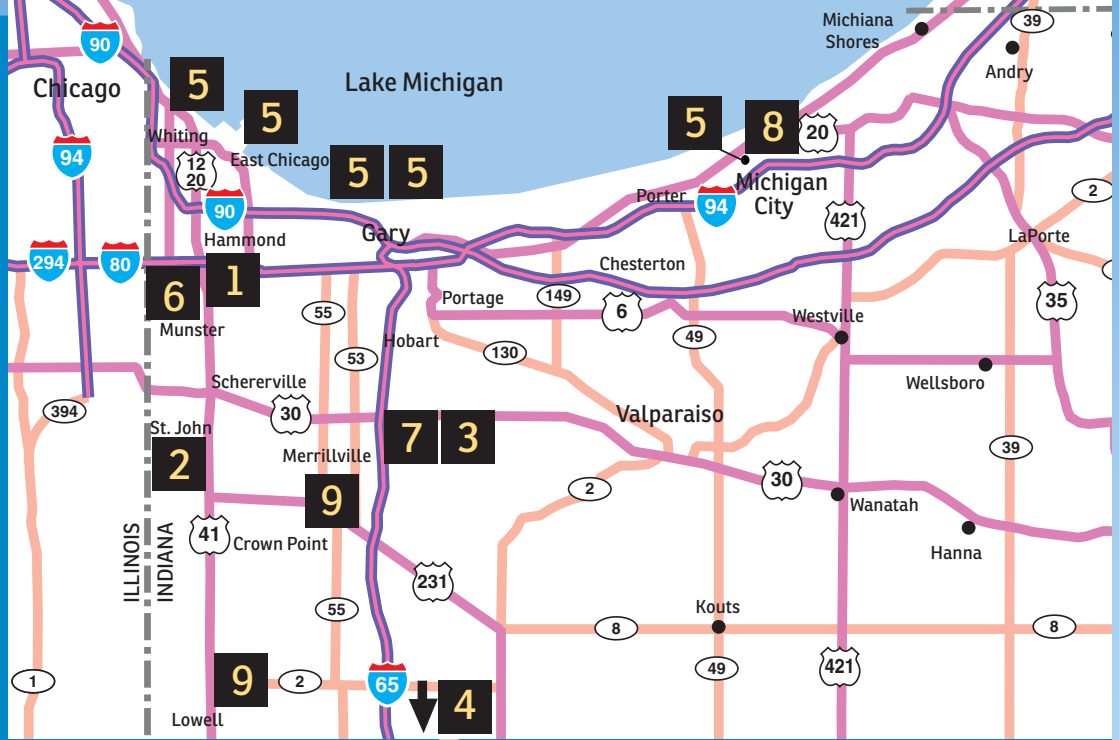

South Shore

Along Lake Michigan

GROUP TOURS

The Shrine of Christ's Passion

GROUP TOUR HOT SPOTS

1. Indiana Welcome Center/
The John Dillinger Museum
2. The Shrine of Christ's Passion
3. Albanese Confectionery
4. Fair Oaks Adventure Center
5. Lakefront Casinos
6. Theatre at the Center
7. Westfield Mall

8. Lighthouse Place Premium Outlets
9. Great Downtowns

"ALL ROADS LEAD TO THE SOUTH SHORE"

For more information or to book a tour in the South Shore please contact:

South Shore Convention & Visitors Authority
 219-989-7770 800-ALL-LAKE
www.southshorecva.com

GROUP TOUR **HOT SPOTS** "ALL ROADS LEAD TO THE SOUTH SHORE"

1 Indiana Welcome Center, Hammond IN

219-989-7770

www.lakecountycvb.com

- Featuring a Multi-Media Theater
- 6,500 Sq. Ft. Exhibit Hall
- Lake County Gift Shop

- 3D/4D Movie
- Interactive Educational Exhibits
- Birthing Barn

5 Casinos, Along Lake Michigan

- Horseshoe Casino, Hammond IN
- Ameristar Casino, East Chicago IN
- Majestic Star Casino, Gary IN
- Majestic Star Casino II, Gary IN
- Blue Chip Casino, Michigan City IN